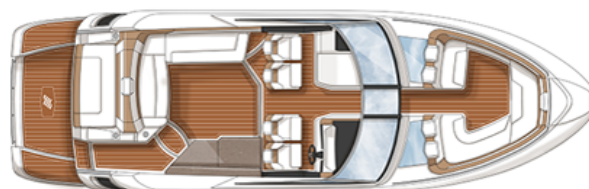

# Discover The Horizon 350

Treat your family and friends to a spectacular day on the water in the Horizon 350—a luxury Bowrider that has the benefits of a comfortable cabin. Equipped with a fully functional head, this boat was inspired to be your home away from home. The unique cockpit design is laid out perfectly, and the duel swiveling cockpit seats provide plenty of room at the helm. With the Horizon 350, you have a roomy, well-appointed boat that's ideal for hosting friends and family, above or below deck.