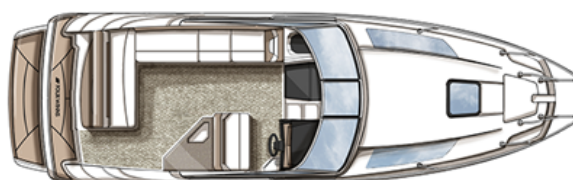

Discover The Vista 255

The Vista 255 features an innovative cockpit and a spacious, well-appointed cabin making it a great all-around Express Cruiser. The cockpit seating easily converts from lounging to dining or entertaining. The cabin amenities include a queen sized mid-cabin berth, spacious forward V-Berth, large stand-up head, and breakfast center.

Color Options

CRIMSON RED

DENIM BLUE

IVORY

JET BLACK

LIQUID BLUE

PHANTOM GREY

WHITE