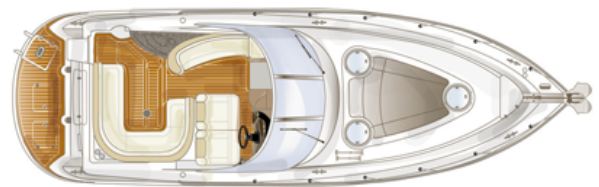

Discover The Vista 375

An express cruiser that pays tribute to your taste and sophistication. The 37-foot Vista 375 graciously welcomes your guests, who will appreciate air conditioning and heating, a flat-screen TV, sun pads and a premium sound system. The exceptional galley makes shipside dining a pleasure.

Color Options

DENIM BLUE

IVORY

JET BLACK

LIQUID BLUE

PHANTOM GREY

WHITE

Specifications

Packages

Standard Features

Hull and Deck

- Anchor line locker, w/access lid
- Bow and stern eyes, stainless steel
- Bow rails, high profile, welded one-piece, stainless steel w/intermediate lifeline
- Deck hatch(es) w/screens
- Fiberglass stringers
- Hardtop, w/multi-color lighting
- Light, spot/flood, remote
- Meets applicable ABYC, Canadian, IOS & USCG Standards, NMMA & CE certified
- Navigation lights
- Port lights, stainless steel, opening w/ screens
- Shower, aft, hot/cold
- Stable-Vee® hull
- Sunpads, deck
- Swim platform, aft, courtesy lights, blue
- Swim platform, ladder, angled, deep-reach, hidden with wide step-pads
- Swim platform lounge
- Thru-hull fittings, stainless steel
- Windlass, with rope, chain and anchor
- Windshield header, stainless steel
- Windshield w/ walk-thru
- Windshield Wiper(s)
- Winning Edge Owner Protection Plan

Canvas

- Camper canvas, Sunbrella®

Options

Hull and Deck

- Flag pole and holder
- Underwater lighting
- Swim package, teak
- Swim platform, rail systems (rails and mounts)

Head and Shower

- Gray water system, w/ holding tank
- Head, overboard discharge