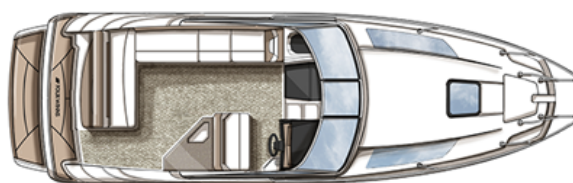

Discover The Vista 255

The Vista 255 features an innovative cockpit and a spacious, well-appointed cabin making it a great all-around Express Cruiser. The cockpit seating easily converts from lounging to dining or entertaining. The cabin amenities include a queen sized mid-cabin berth, spacious forward V-Berth, large stand-up head, and breakfast center.

Color Options

CRIMSON RED

DENIM BLUE

IVORY

JET BLACK

LIQUID BLUE

PHANTOM GREY

WHITE