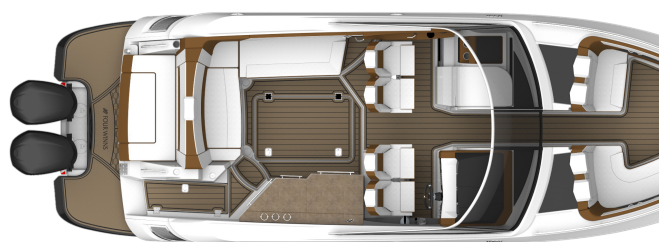

# Discover The Horizon 350 OB

Beauty, comfort, and class all reside on board the new Horizon 350 OB. Such symmetry is appreciated within the bow and cockpit. Wrap around seating, armrests, and a built-in cooler, up front, makes for a perfect place for conversation. Aft of the cockpit is home to the largest of necessities, alongside the former "I wanted to bring" items that are now easily stored. This passion for luxury on board continues to reinforce Four Winns' philosophy, "Life should be a beautiful ride" because that's what you deserve.